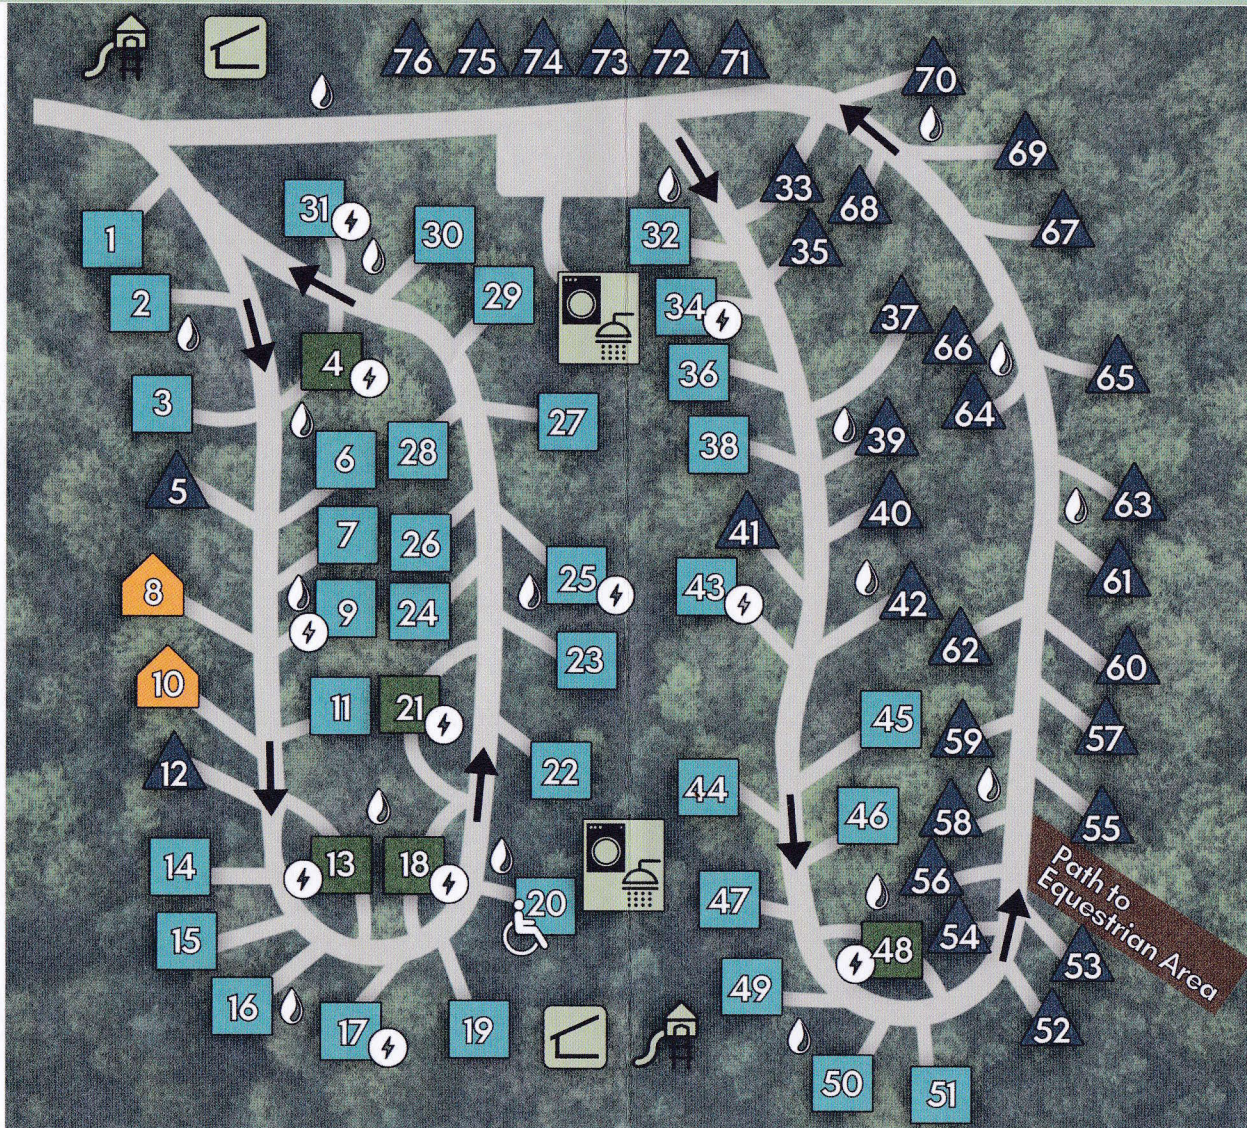

Northwest River Park Campground

MAP KEY

-  Camping, non-electric
-  Camping, electric
-  Camping, electric and pull-through
-  Cabin
-  Bathhouse with shower and coin laundry
-  Picnic Shelter
-  Playground
-  Water Spigot
-  50 amp Service
-  Handicap Accessible

Book Your Stay! Online Reservations
www.ReserveAmerica.com. Search
 Northwest River Park and Campground

Camping

Stay paid in full at time of reservation. First night plus fees are non-refundable. 2-night minimum for holiday weekends and any group site weekend reservation.	RESERVATIONS	Stay paid in full at time of reservation. First night plus fees are non-refundable. 2-night minimum for holiday weekends and any group site weekend reservation.
Each site includes: picnic table, fire ring with grill, centrally located bathhouses with hot and cold showers.	AMENITIES	Cabins include: Queen bed, refrigerator, con...
Non-Electric: \$31 per night + tax Electric: \$36 per night + tax Group & Equestrian: \$21 per night + tax	PRICING	\$100 ref...
Each site can have up to 6 people.	OCCUPANCY	4 people permi...
Pets are permitted on leash, pets are not to be left unattended or alone in vehicles while in park.	PETS	Pets are...
Cigarettes must be disposed of properly.	SMOKING	Cigarette the...
Check-in: 2:00 pm until store closes Early Check-in may be available. Check-out: 12:00 pm	CHECK-IN/OUT	Check-in: ... Ch...
Available only with advanced reservation and must be coordinated with office: 757-421-7151	LATE CHECK-IN	
Camping sites 5 and 12 available only with adjacent cabin rentals. Rentals limited to 14-night stay in a 30-day period. Campers are not permitted to sleep on the ground without shelter or in vehicles not designed for camping.	OTHER	Rentals limi... day perio... con... Refrigerator dep...