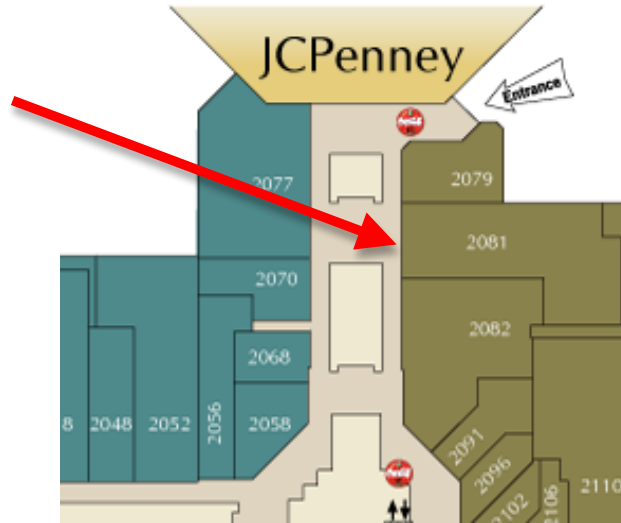

## Three Rivers District Pinewood Derby Info (March 22, 2014)

Location: Mall moved us back to last year's location on the upper deck of Greenbrier Mall in Chesapeake.

The check in schedule is as follows for Saturday morning on March 22: Any late registrations will be added on Friday night! Check in is at the race location!

Check in Time	Pack
9:30	800
9:35	421 & 828
9:40	215
9:45	462
9:50	55
9:55	216 & 219
10:00	48
10:05	413
10:10	6
10:15	824
10:20	57
10:25	934

Race starts at 11:15am at the same location!