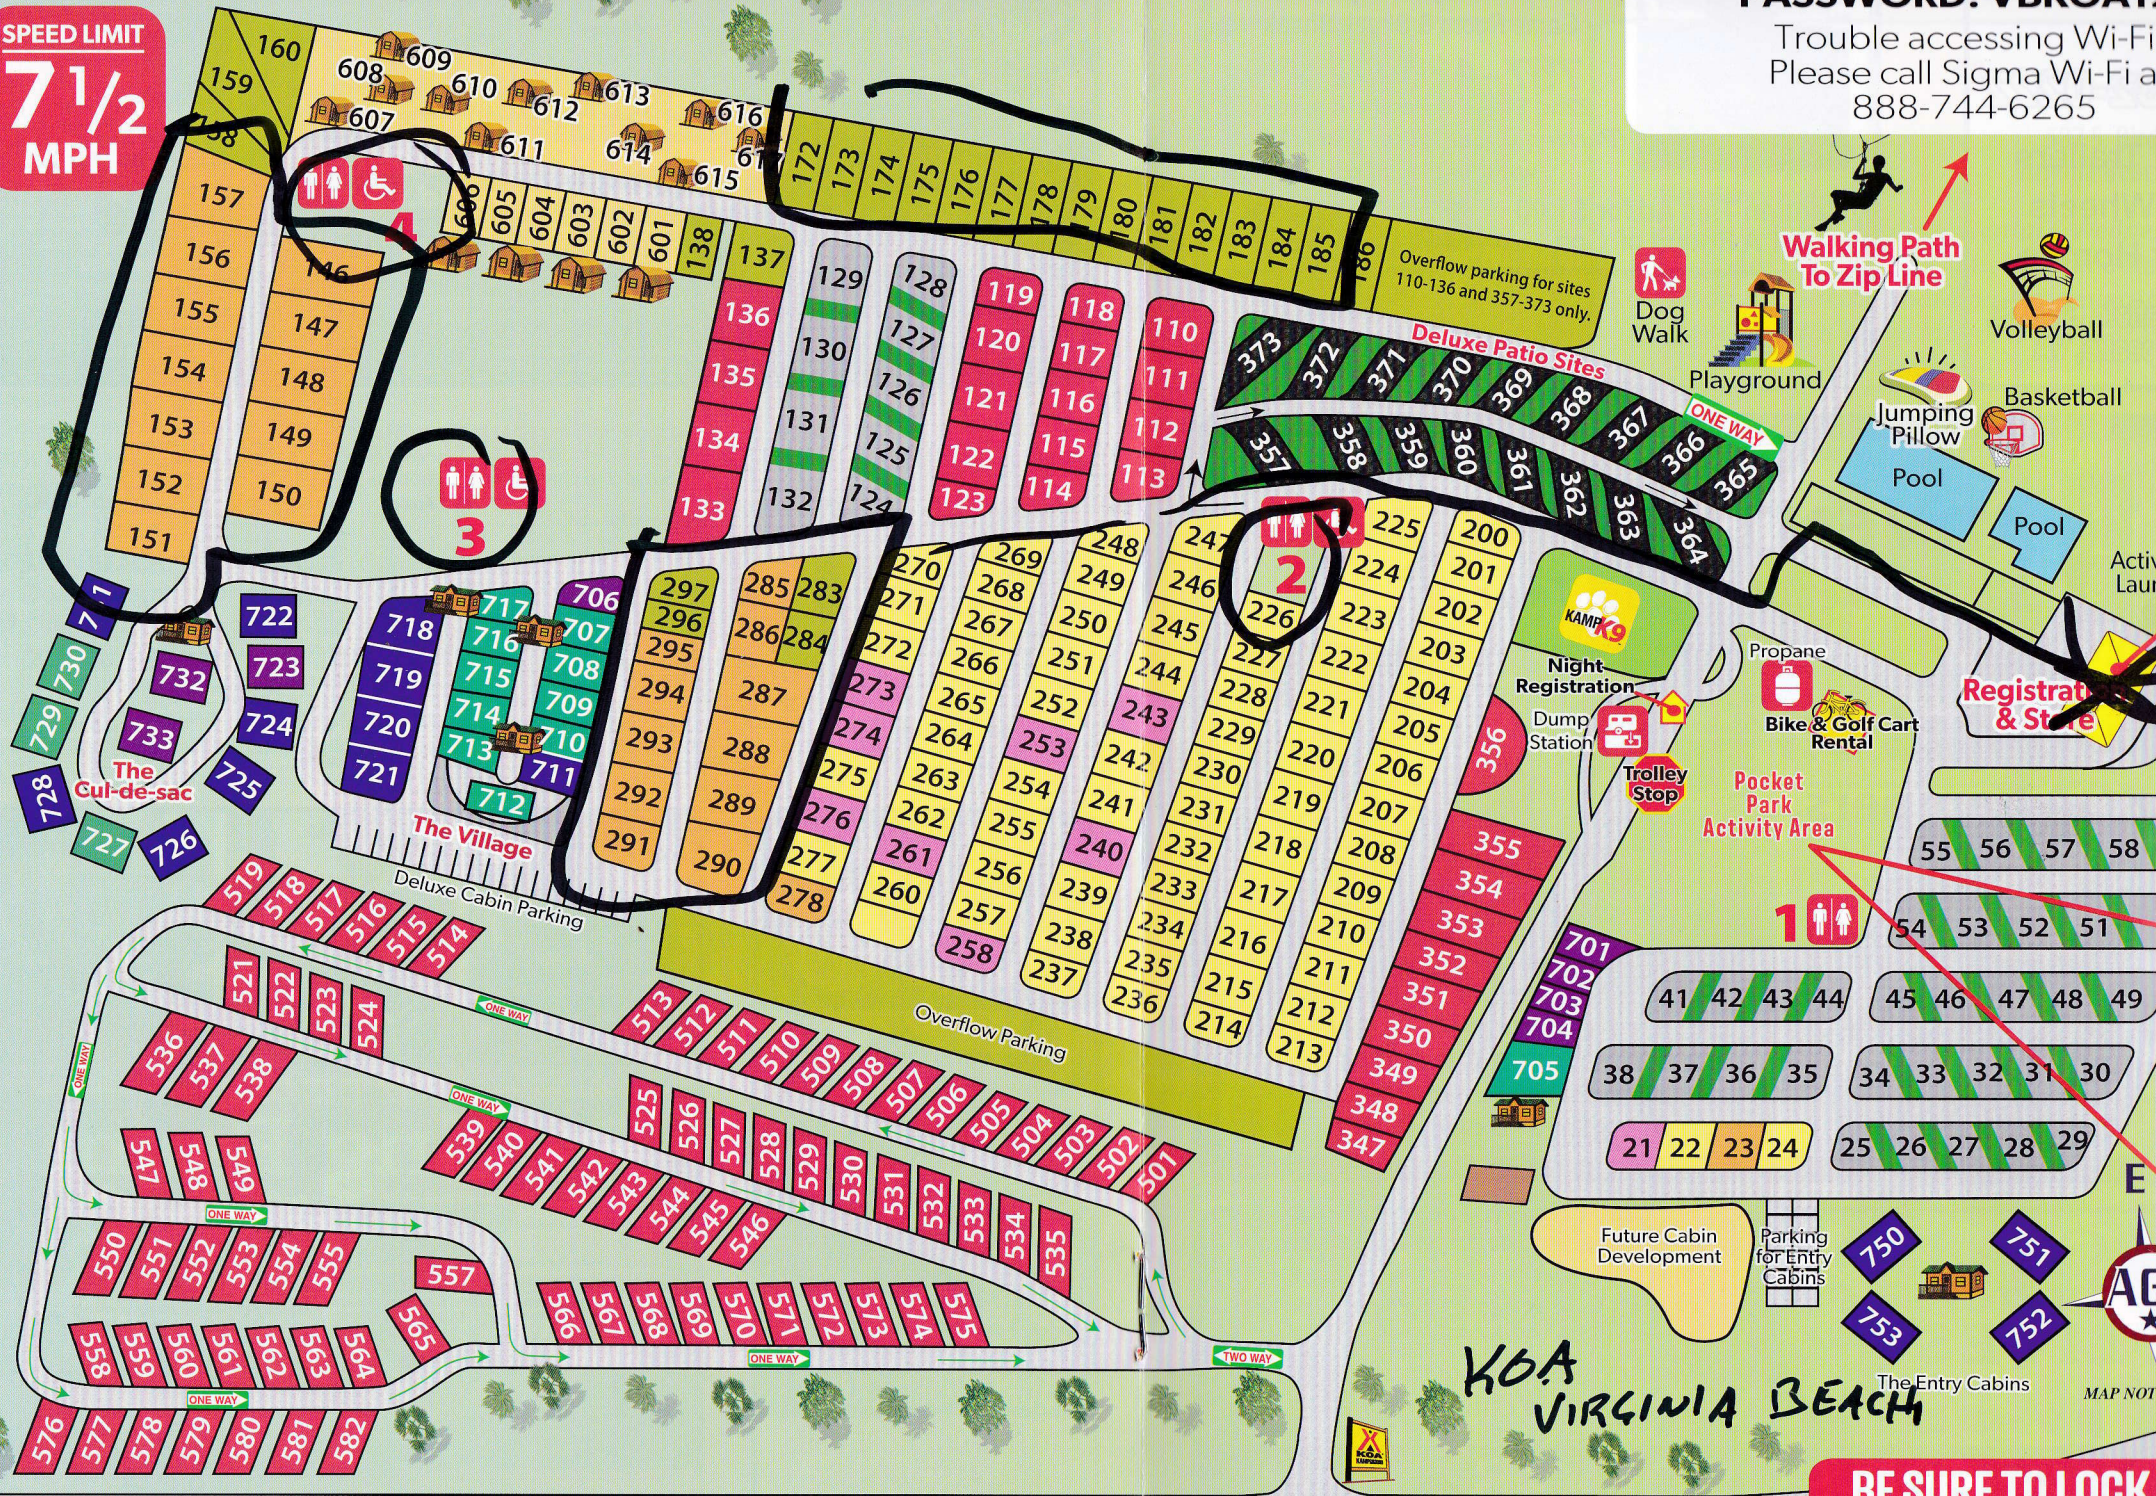

Trouble accessing Wi-Fi?
Please call Sigma Wi-Fi at
888-744-6265

SPEED LIMIT
7 1/2
MPH

← 2 miles to Oceanfront/Beach

Gen. Booth Blvd

Shopping & Restaurants →

**BE SURE TO LOCK UP
OF YOUR VALUABLES**