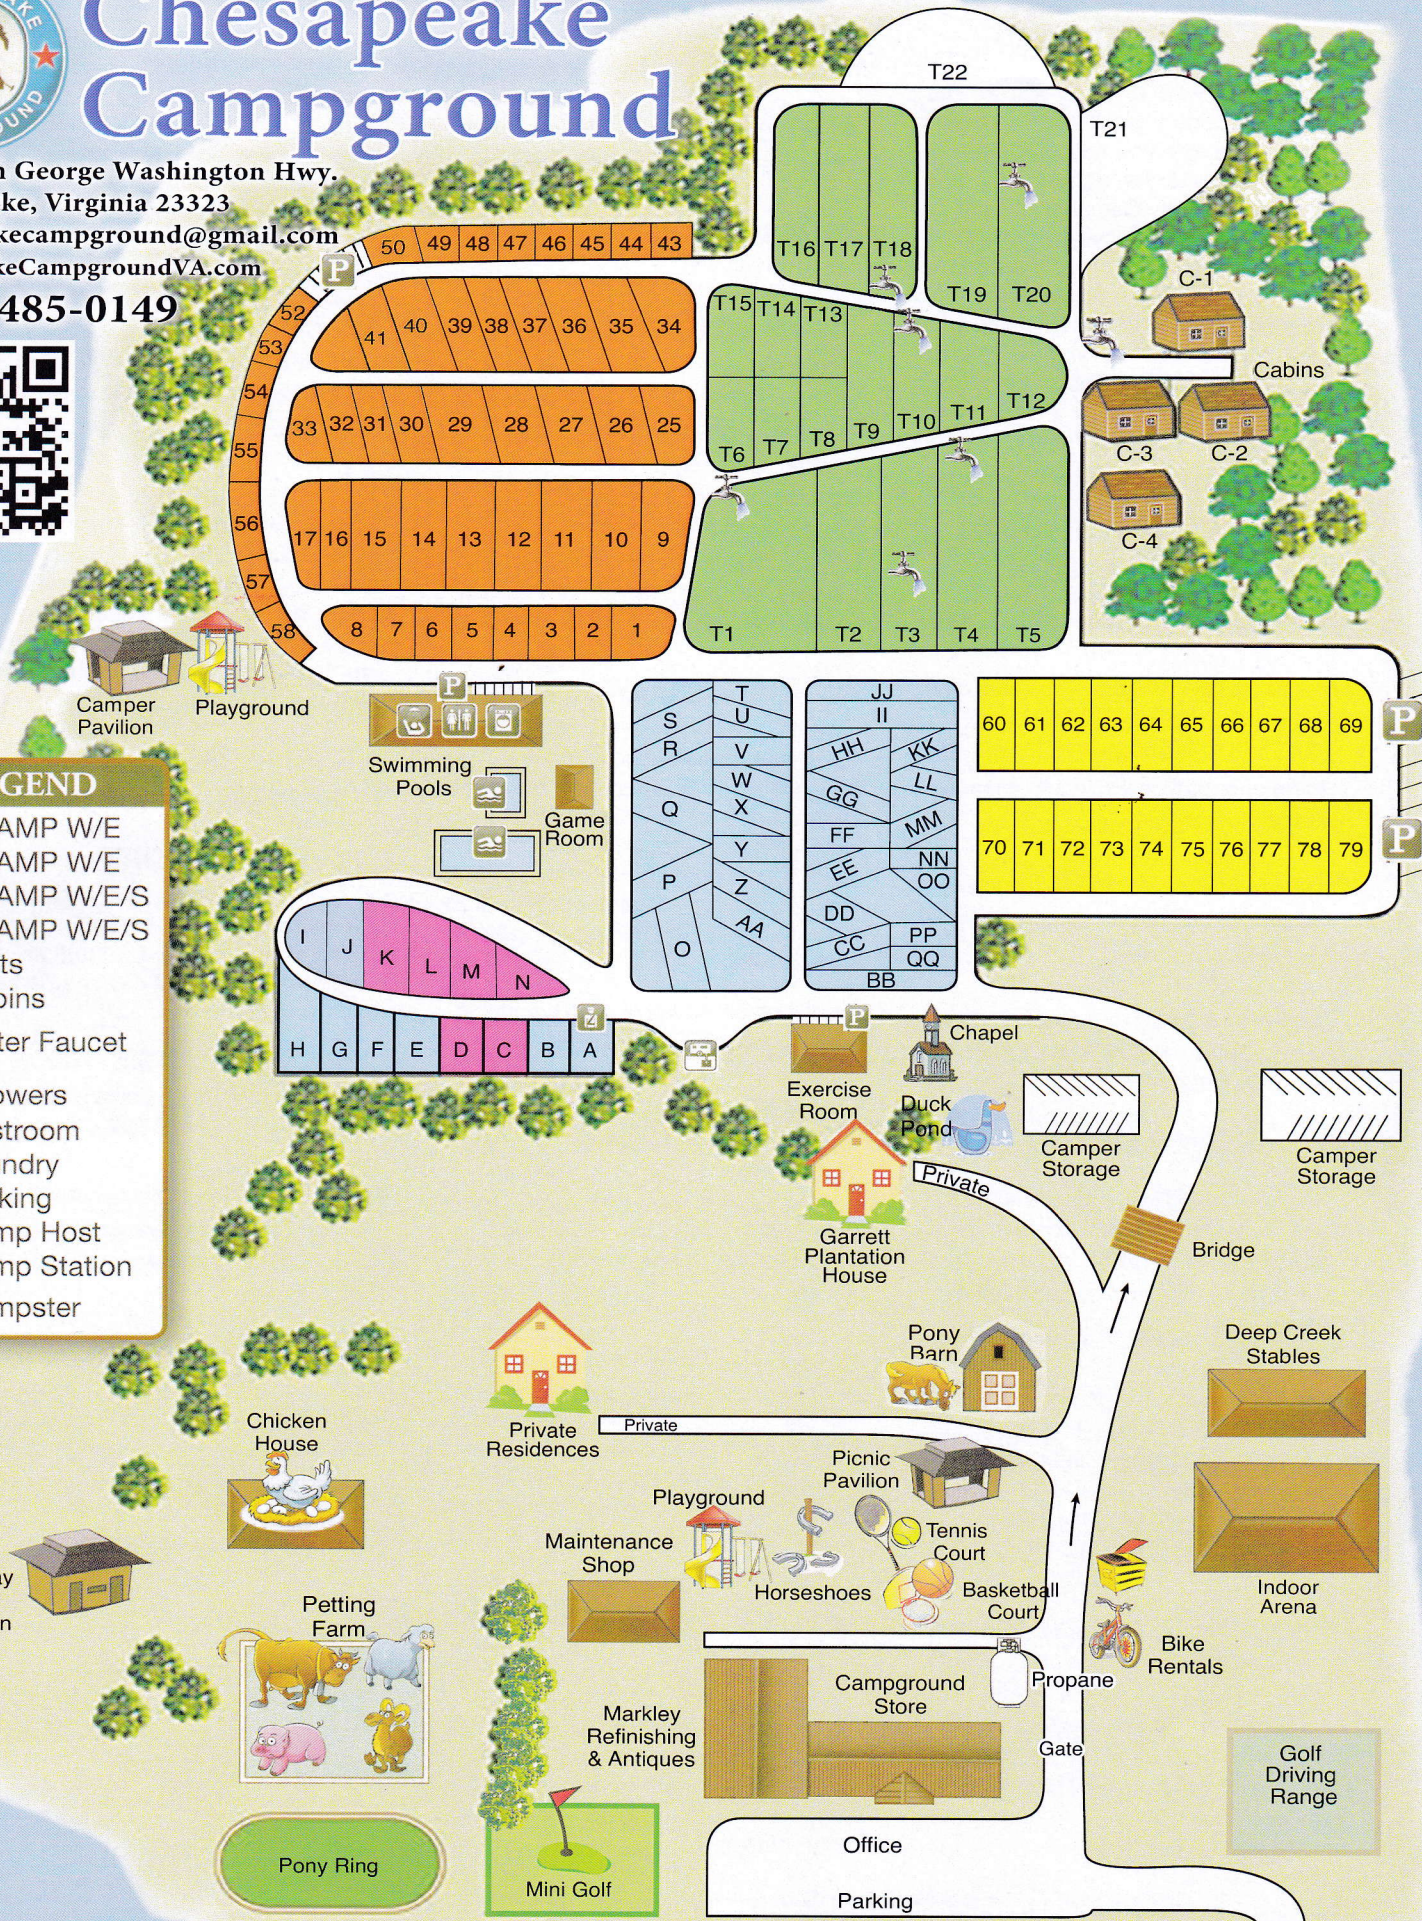

Chesapeake Campground

693 South George Washington Hwy.

Chesapeake, Virginia 23323

chesapeakecampground@gmail.com

ChesapeakeCampgroundVA.com

(757) 485-0149

LEGEND

- 30 AMP W/E
- 50 AMP W/E
- 30 AMP W/E/S
- 50 AMP W/E/S
- Tents
- Cabins
- Water Faucet
- Showers
- Restroom
- Laundry
- Parking
- Camp Host
- Dump Station
- Dumpster

George Washington Hwy.

Canoe & Kayak Rentals

Dismal Swamp Canal