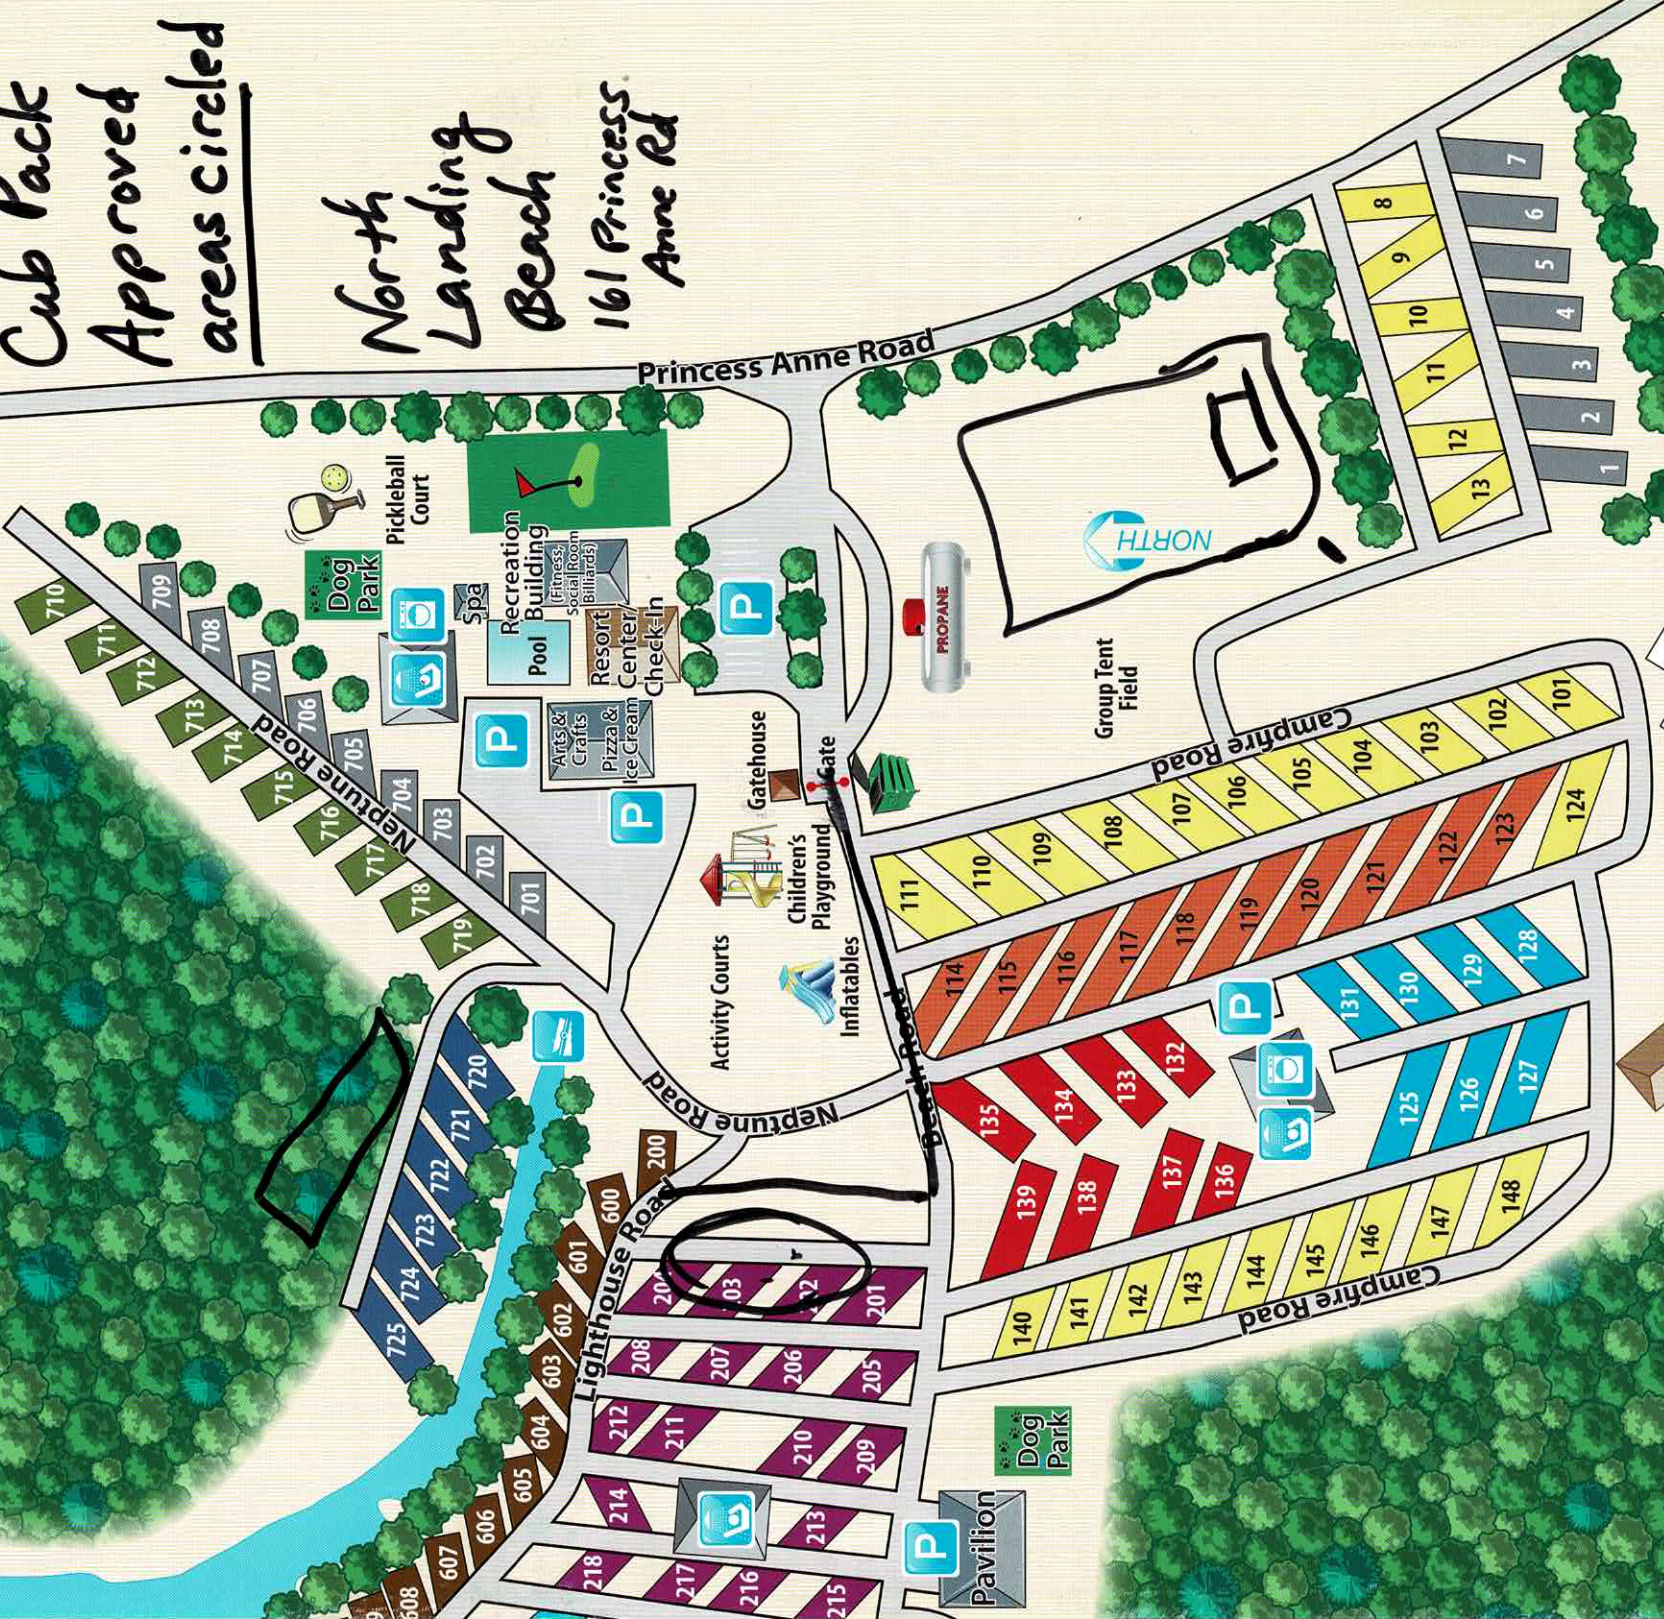

2021

Cub Pack  
Approved  
areas circled

North  
Landing  
Beach  
161 Princess  
Anne Rd

STAFF ONLY  
AREA