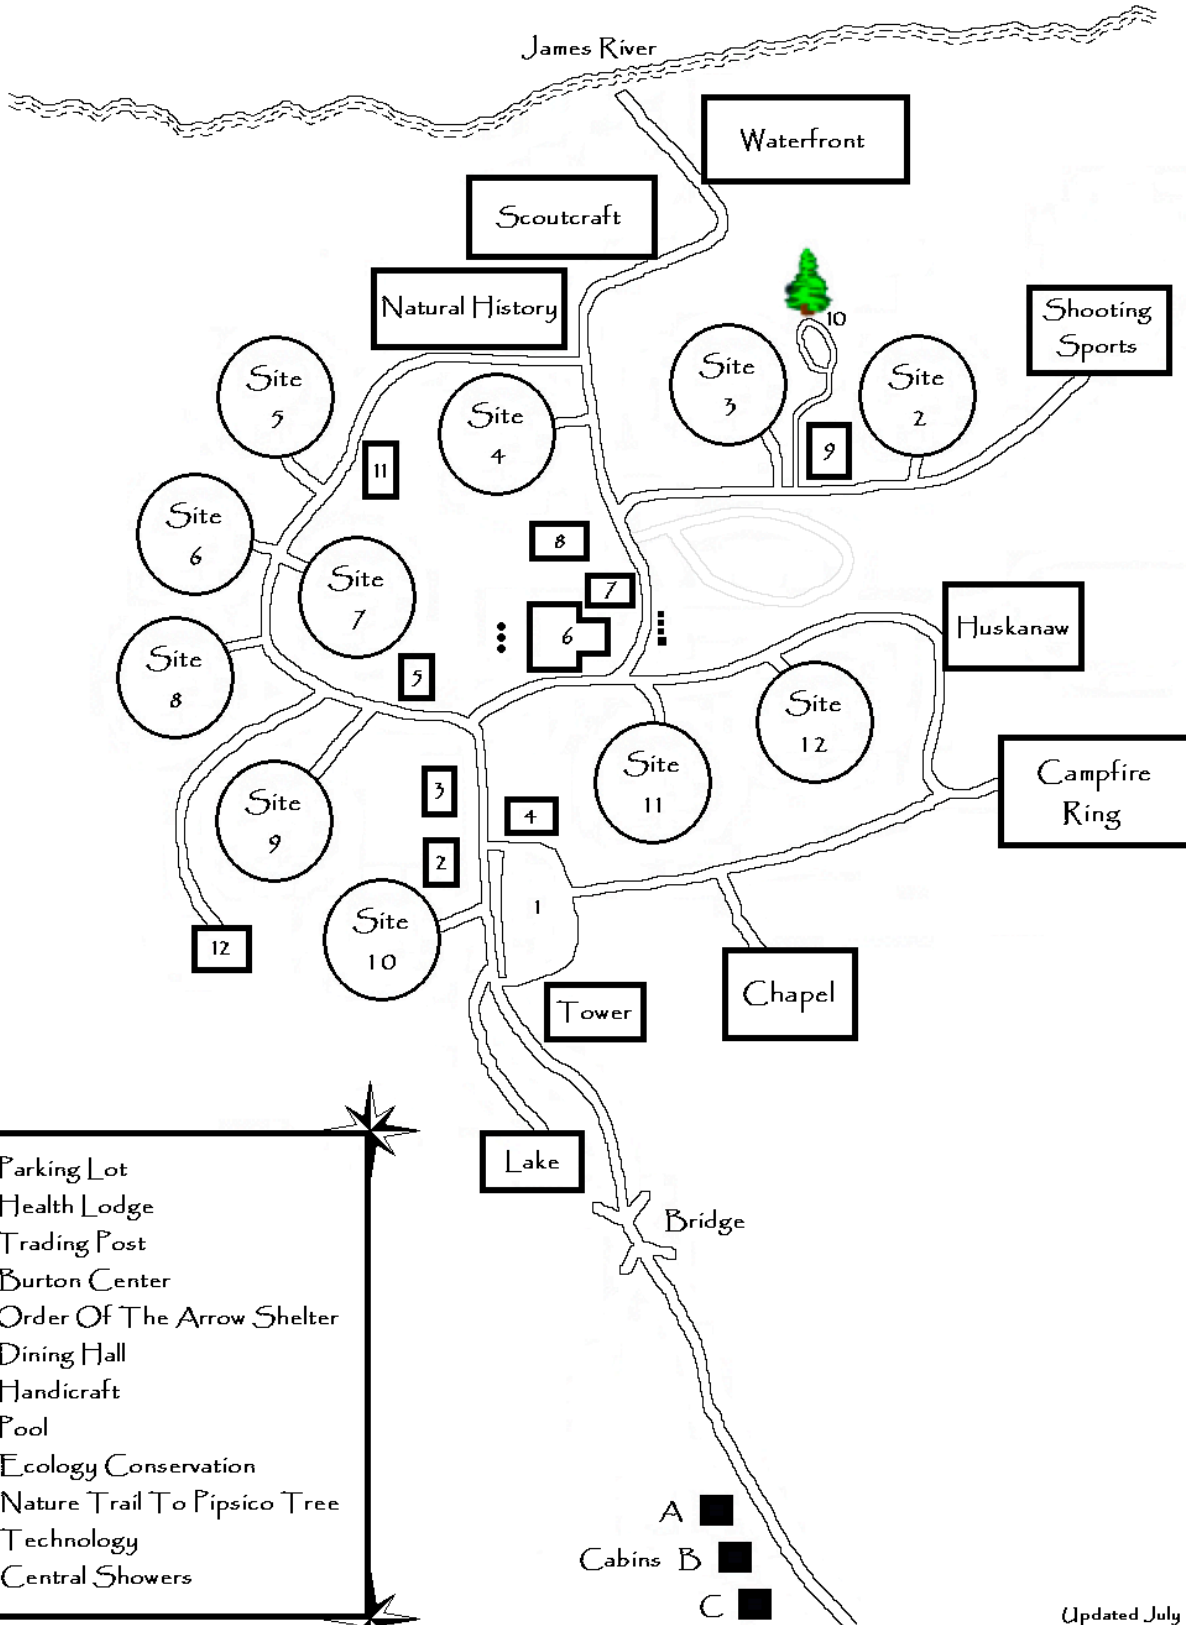

Pipsico Scout Reservation

Camp Lions

- | | |
|----|------------------------------|
| 1 | Parking Lot |
| 2 | Health Lodge |
| 3 | Trading Post |
| 4 | Burton Center |
| 5 | Order Of The Arrow Shelter |
| 6 | Dining Hall |
| 7 | Handicraft |
| 8 | Pool |
| 9 | Ecology Conservation |
| 10 | Nature Trail To Pipsico Tree |
| 11 | Technology |
| 12 | Central Showers |

- A ■
Cabins B ■
C ■