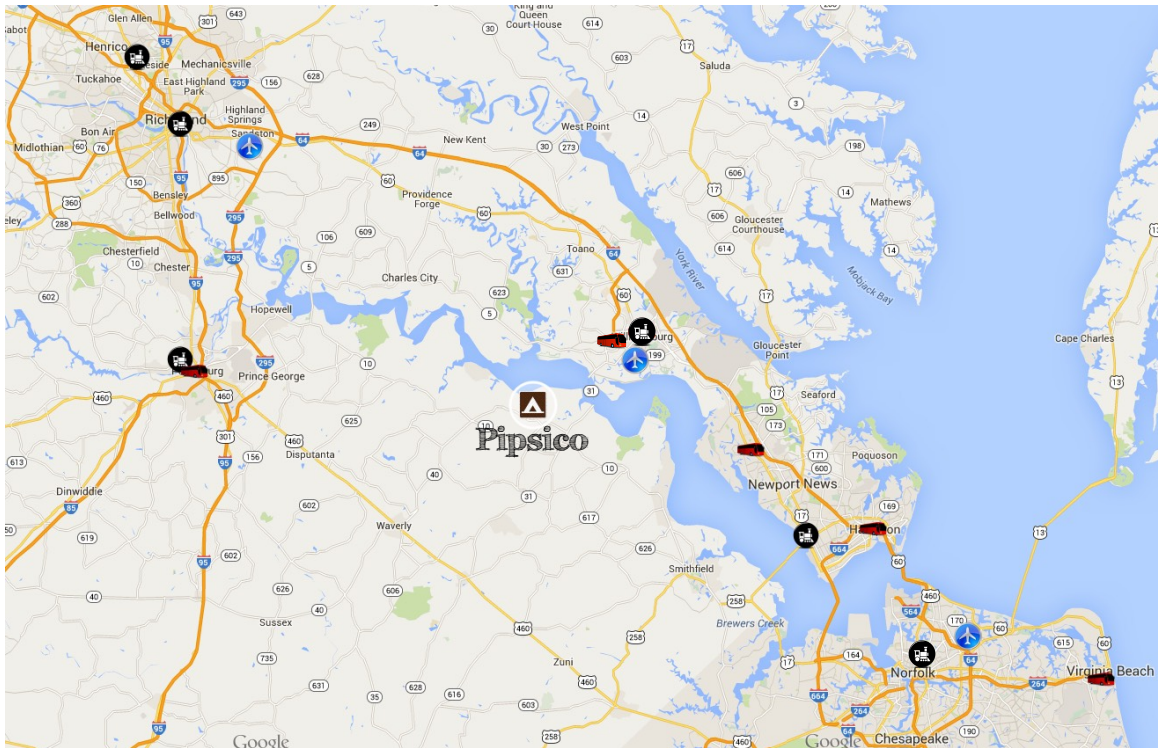

## REGIONAL MASS TRANSIT

### AMTRAK STATIONS

<http://www.amtrak.com>

Richmond Staples Mill (RVR)	57 Miles
Richmond Main St (RVM)	48 Miles
Petersburg (PTB)	38 Miles
Williamsburg (WBG)	22 Miles
Newport News (NPN)	43 Miles
Norfolk (NFK)	55 Miles

### GREYHOUND BUS STATIONS

<https://www.greyhound.com>

Petersburg	36 Miles
Williamsburg	22 Miles
Newport News	51 Miles
Hampton	49 Miles
Virginia Beach	72 Miles

### AIRPORTS

Norfolk International (ORF)	63 Miles
Newport News / Williamsburg International (PHF)	21 Miles
Richmond International (RIC)	46 Miles

TIDEWATER COUNCIL, BSA  
1032 HEATHERWOOD DRIVE  
VIRGINIA BEACH, VA 23455  
[WWW.TIDEWATERBSA.COM](http://WWW.TIDEWATERBSA.COM)