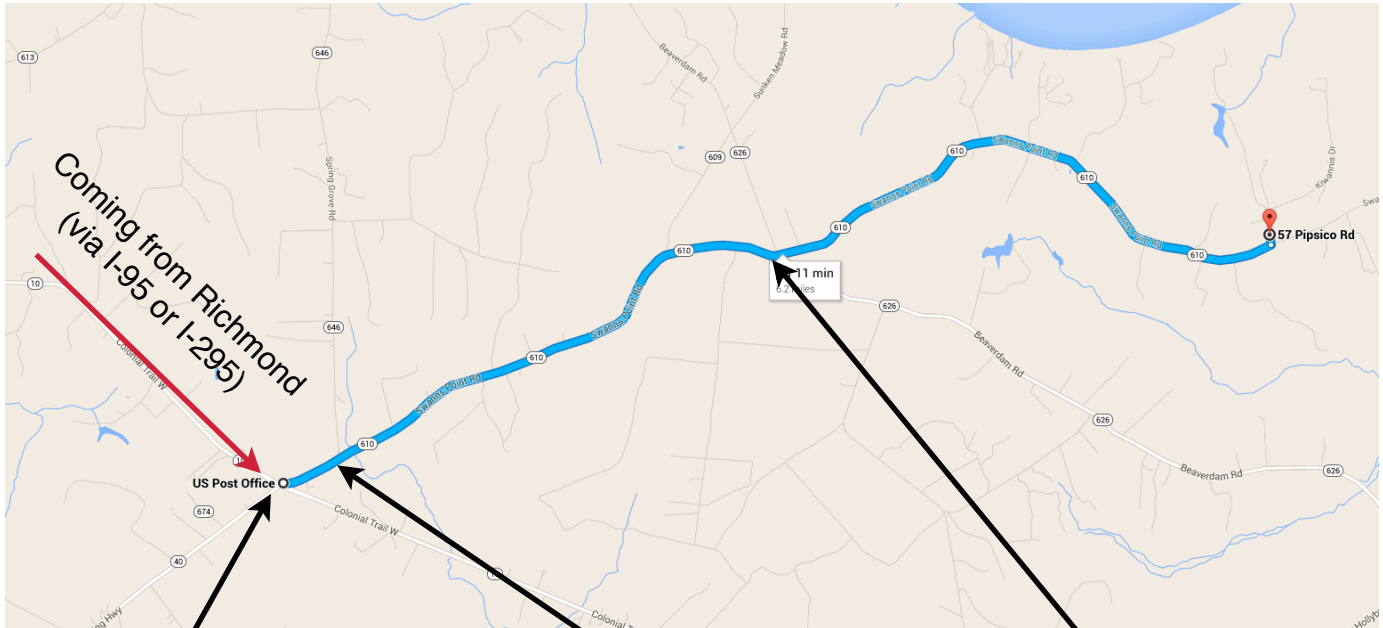

DIRECTIONS TO PIPSICO (FROM THE WEST)

Turn left from VA-10 onto
Swanns Point Rd.

State Rte 610 & 646 split.
Stay right on 610.

Stop for the stop sign.
Then continue straight.

DIRECTIONS FROM SPRING GROVE POST OFFICE

START: POST OFFICE 17 SWANNS POINT RD, SPRING GROVE, VA 23881
END: PIPSICO 57 PIPSICO ROAD, SPRING GROVE, VA 23881

1. FROM VA-10 TURN LEFT ONTO STATE RTE 610/STATE RTE 646 (SWANNS POINT RD)
2. CONTINUE TO FOLLOW STATE RTE 610 (SWANNS POINT RD)
 - A. STAY ON 610 FOR 6.1 MILES
3. TURN LEFT TO ENTER PIPSICO SCOUT RESERVATION

TIDEWATER COUNCIL, BSA
1032 HEATHERWOOD DRIVE
VIRGINIA BEACH, VA 23455
WWW.TIDEWATERBSA.COM

PIPSICO SCOUT RESERVATION
57 PIPSICO ROAD
SPRING GROVE, VA 23881
WWW.PIPSICOBSA.COM