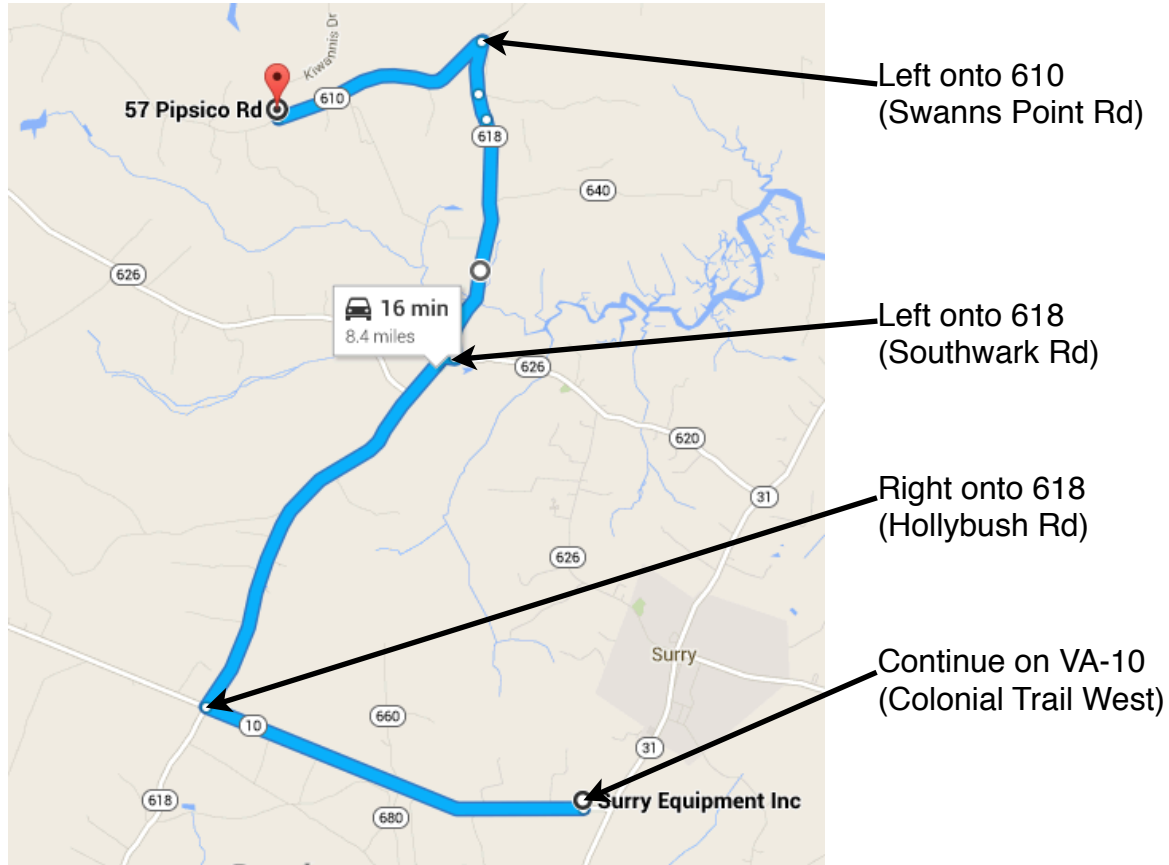

## DIRECTIONS TO PIPSICO (FROM THE SOUTH)

### DIRECTIONS FROM SURRY EQUIPMENT

START: SURRY EQUIPMENT 156 COLONIAL TRAIL WEST  
END: PIPSICO 57 PIPSICO ROAD, SPRING GROVE, VA 23881

1. CONTINUE WEST ON VA-10 WEST (COLONIAL TRAIL WEST) FOR 2.4 MILES.
2. TURN RIGHT ONTO 618 (HOLLYBUSH RD) FOR 2.7 MILES.
3. TURN LEFT TO CONTINUE ON 618 (SOUTHWARK RD) FOR 2.0 MILES.
4. TURN LEFT ONTO 610 (SWANNS POINT RD) FOR 1.4 MILES.
5. TURN RIGHT TO ENTER PIPSICO SCOUT RESERVATION