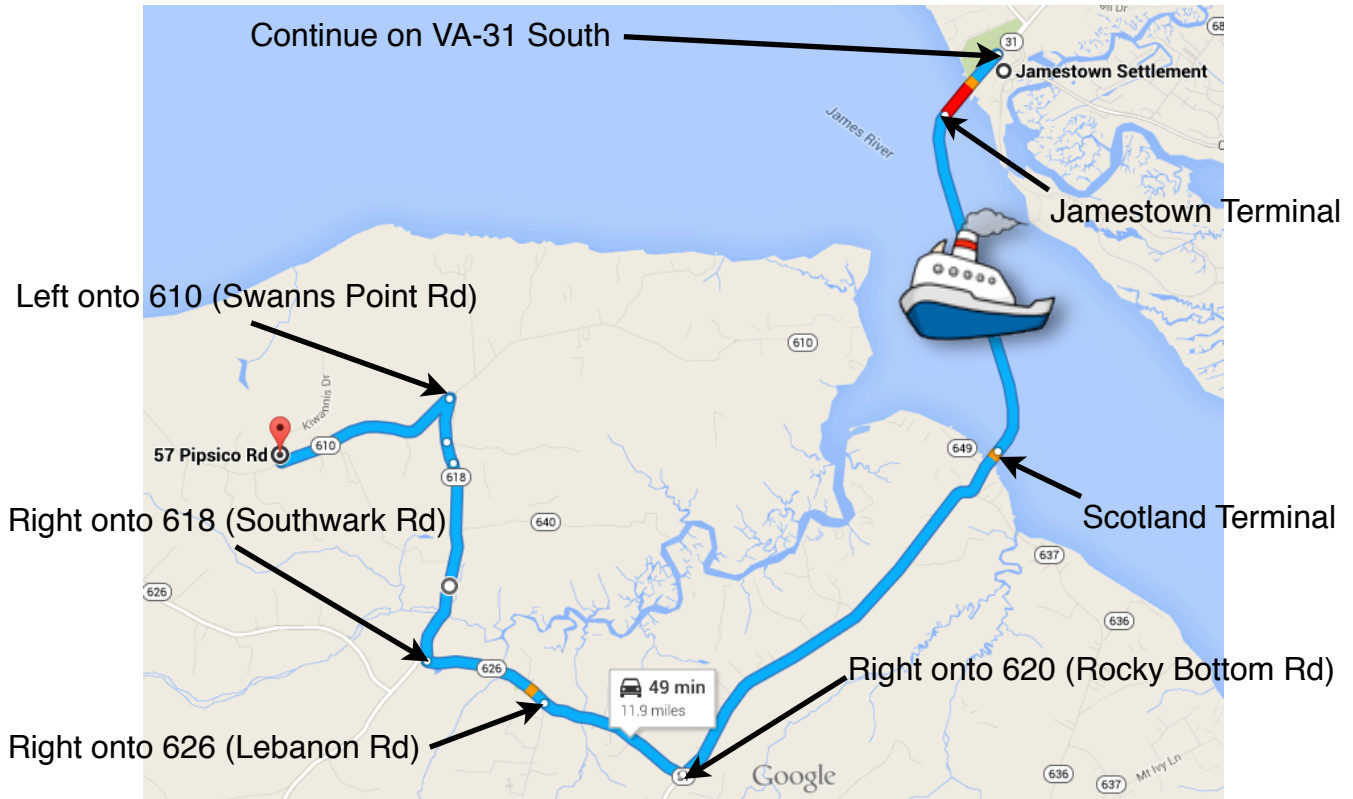

DIRECTIONS TO PIPSICO (FROM THE NORTH)

DIRECTIONS FROM JAMESTOWN SETTLEMENT

START: JAMESTOWN 2100 JAMESTOWN ROAD, WILLIAMSBURG, VA 23185
END: PIPSICO 57 PIPSICO ROAD, SPRING GROVE, VA 23881

1. CONTINUE ON VA-31 SOUTH (JAMESTOWN RD)
2. TAKE JAMESTOWN-SCOTLAND FERRY
3. CONTINUE ON VA-31 SOUTH (ROLFE HWY) FOR 3.3 MILES.
4. TURN RIGHT ONTO 620 (ROCKY BOTTOM RD) FOR 1.1 MILES.
5. TURN RIGHT/CONTINUE ONTO 626 (LEBANON RD) FOR 0.9 MILES.
6. TURN RIGHT ONTO 618 (SOUTHWARK RD) FOR 2.0 MILES.
7. TURN LEFT ONTO 610 (SWANNS POINT RD) FOR 1.4 MILES.
8. TURN RIGHT TO ENTER PIPSICO SCOUT RESERVATION